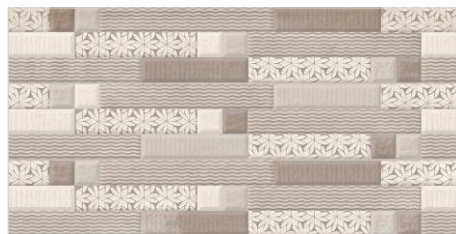

SATIN
300x600mm - WALL TILES

EXOTIC SERIES

Oregon Smoke F

Florence Smoke

Florence Orlo Decor

FLORENCE

SATIN
300x600mm - WALL TILES

EXOTIC SERIES