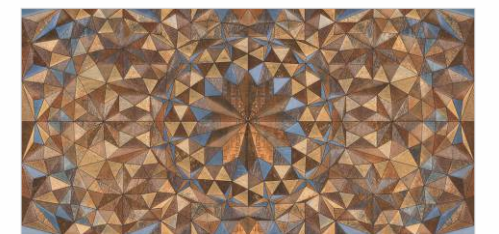

EXOTIC SERIES

Denmark Decor

Denmark Wood F

Florida Crema

FLORIDA

SATIN
300x600mm - WALL TILES

EXOTIC SERIES

Florida Crema F