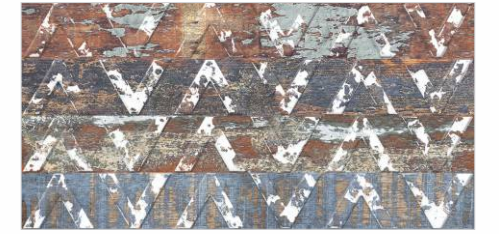

Florence Decor

Florence Smoke F

CHROMATIC

SATIN
300x600mm - WALL TILES

EXOTIC SERIES

Chromatic Gris

Chromatic Gris F

Chromatic Decor