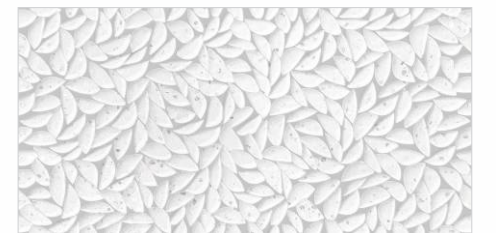

Terrazzo Bianco Decor