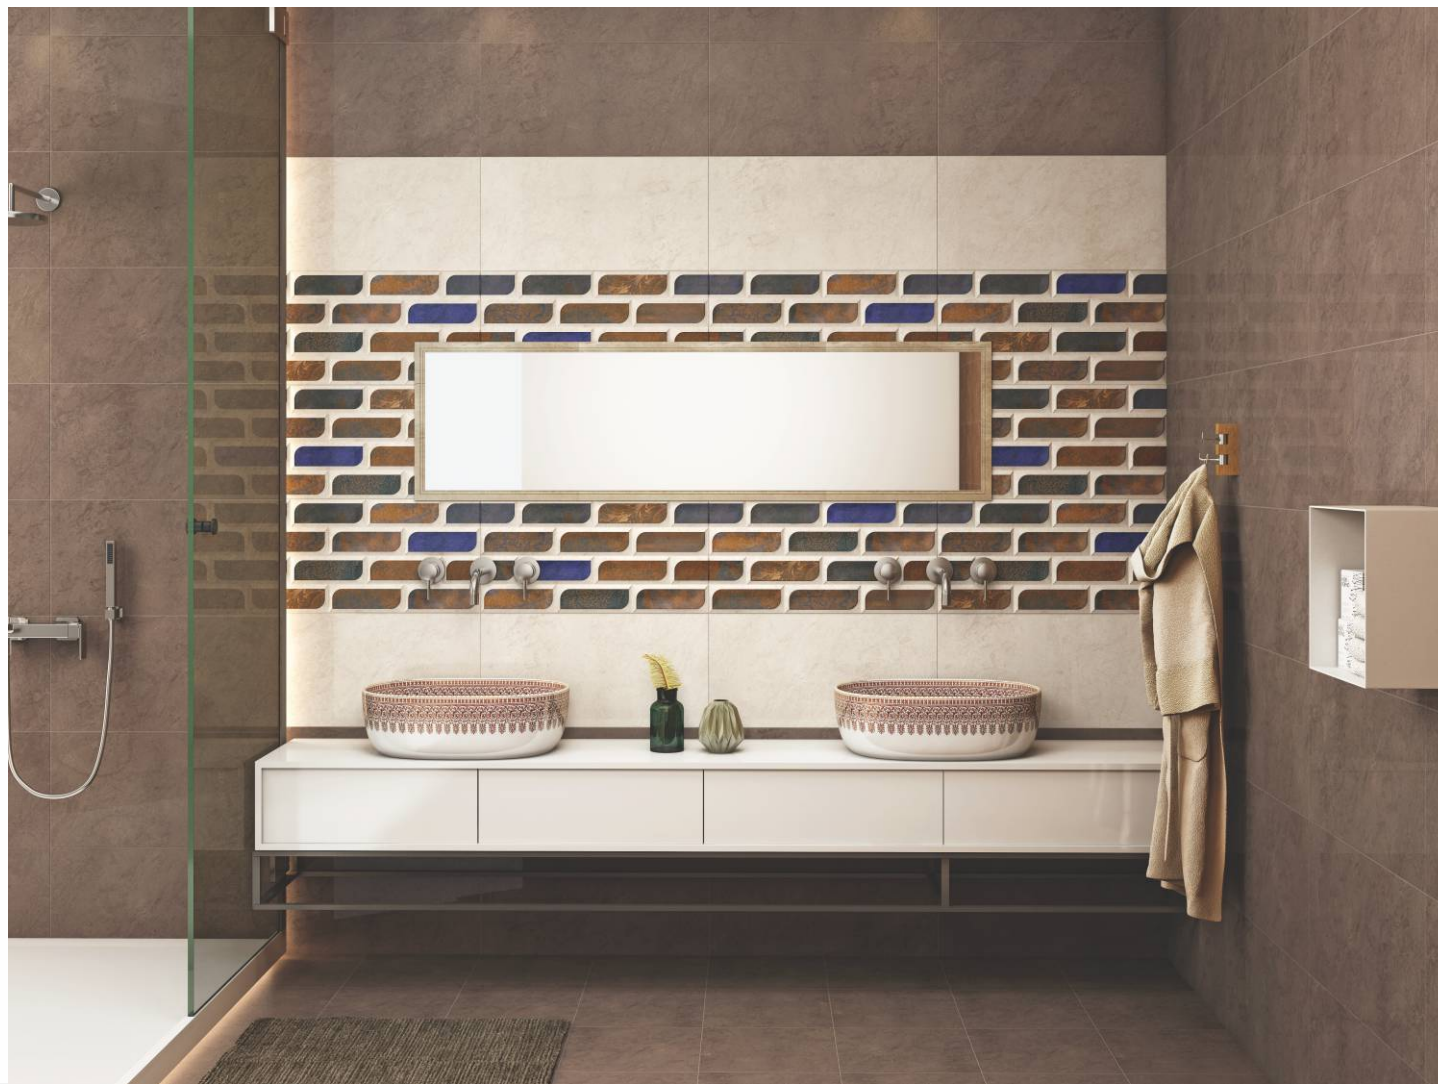

TREND

GLOSSY
300x600mm - WALL TILES

EXOTIC SERIES

DOVER

GLOSSY
300x600mm - WALL TILES

EXOTIC SERIES

ARISTO

GLOSSY
300x600mm - WALL TILES

EXOTIC SERIES