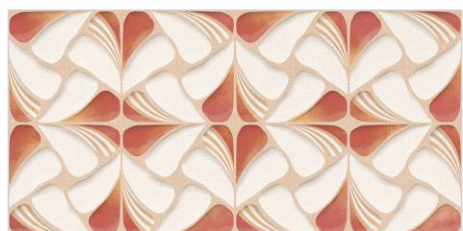

Brecon Alpina Decor