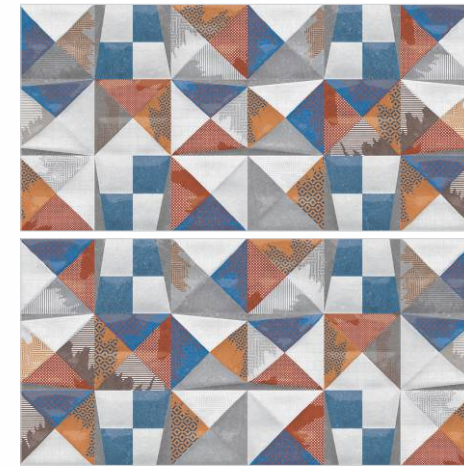

Belfast Multi Decor